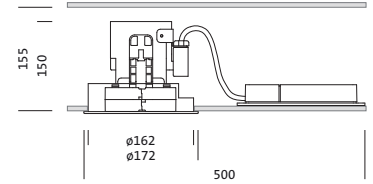

Overview of product data:
5DN12BD7VL356E

1/3

Lunis2 mn,recessed,mt.,med.dist.,LED

Product description

Lunis®2 mini, downlight, light steering with:
Darklight-reflector, made of plastic, aluminium vaporised, matt, light output: direct beam, LED light colour: 840 cool white, control gear: ECG-DALI, with terminal, 5-pole, max. 2.5mm², mains connection: 230V, AC, 50Hz, luminaire housing, made of plastic, white, diameter: 172 mm, clamping range: 1..40mm, mounting ring, flat, made of plastic, white, insulation class (complete): insulation class I (protective earthing), approval mark: CE, ENEC being prepared, protection symbol: F, ambient temperature limit for indoor applications: ≤ +25°C,

Lamps: LED cw
Wt. (kg): 1.9
Order No.: 5DN12BD7VL356E
EAN: 4050737054629

Product data details:
5DN12BD7VL356E

Lunis2 mn,recessed,mt.,med.dist.,LED

2/3

Detailed technical description

Key data

- Product type: downlight
- Family: Lunis®2 mini
- Order No.: 5DN12BD7VL356E

Mounting

- Mounting method, mounting location: recessed, in the ceiling
- Ø of ceiling cut-out: 162 mm
- Clamping range: 1..40mm

Electrical Connection

- Connection: terminal, 5-pole, max. 2.5mm²
- Nominal voltage: 230V, AC, 50Hz

Dimensions | Weight

- Diameter: 172 mm
- Weight: 1.9 kg

Approval

- Insulation class: insulation class I (protective earthing)
- Protection symbol: F
- Permissible ambient temperature: ≤ +25°C
- Certification: CE, ENEC being prepared